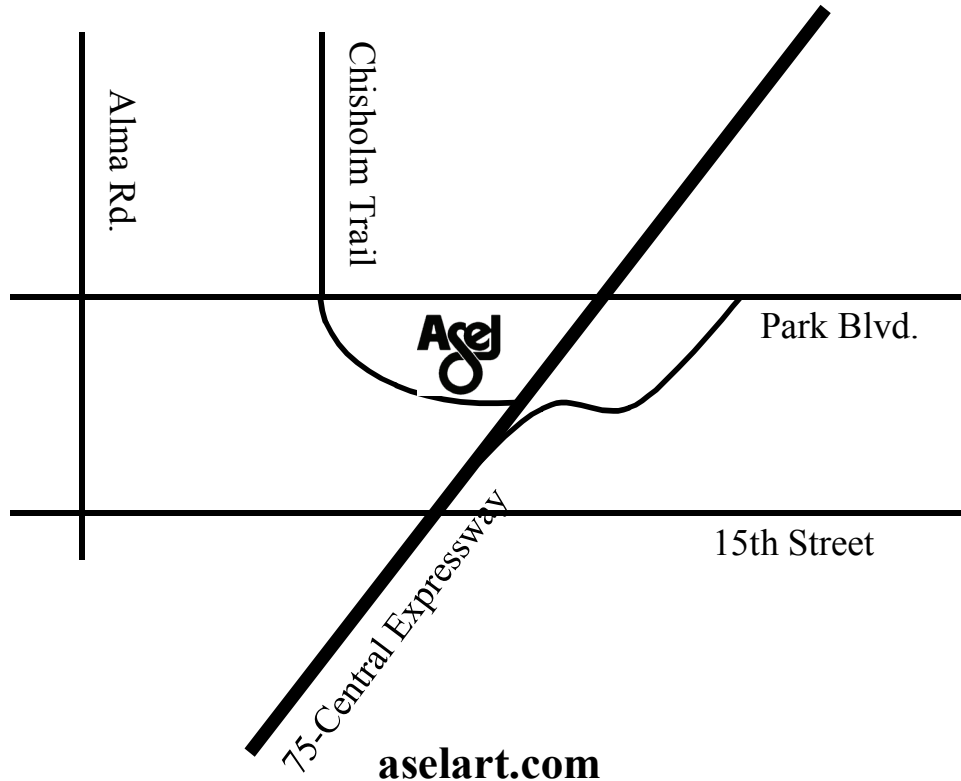

Asel Art Supply

Everyday Low Prices on Everyday Art
Materials Since 1951

PLANO

Asel Art Supply

1915 N. Central Expressway

Chisholm Entrance – Near Chili's

Ph: 972.422.1205 Fax: 972.422.1388

10 Statewide Locations

For the Nearest Location Call

1.888.ASEL ART (273.5278).

Unleash the artist within!